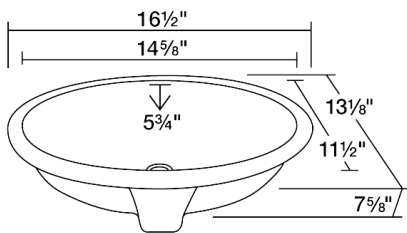

Dimensions

Accessories

SUPSW

16 1/2" x 13 1/8" x 7 5/8"

Features

Undermount Installation

cUPC Certified

18" Minimum Cabinet Size

Limited Lifetime Warranty

True Vitreous China

Multiple Colors Available

Cutout Template

Hardware Included

Tech Specs

- Available in White and Bisque.
- Undermount Installation
- 18" Minimum Cabinet Size
- True Vitreous China
- Multiple Colors Available
- Cardboard Cutout Template Included
- Installation Hardware Included
- cUPC Certified (Uniform Plumbing Code)
- Lifetime Warranty