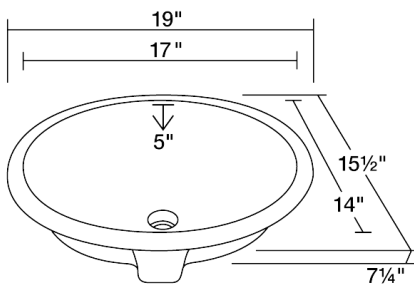

Dimensions

Accessories

SUPMW

19" x 15 1/2" x 7 1/4"

Features

Tech Specs

- Available in White and Bisque.
- Undermount Installation
- 21" Minimum Cabinet Size
- True Vitreous China
- Multiple Colors Available
- Cardboard Cutout Template Included
- Installation Hardware Included
- cUPC Certified (Uniform Plumbing Code)
- Lifetime Warranty