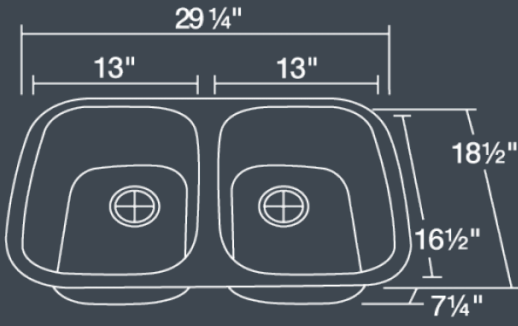

SPECIFICATIONS

16- or 18-Gauge Steel Available

Certified High-Quality 304 Stainless Steel

Brushed Satin Finish

Offset Drain
Fully Insulated

Cardboard Cutout Template Included

Installation Hardware Included

Lifetime Warranty

DIMENSIONS

INCHES

MILLIMETERS

SPECS

FLUSH

FULL REVEAL

NEGATIVE

INTRODUCING THE KIOSK