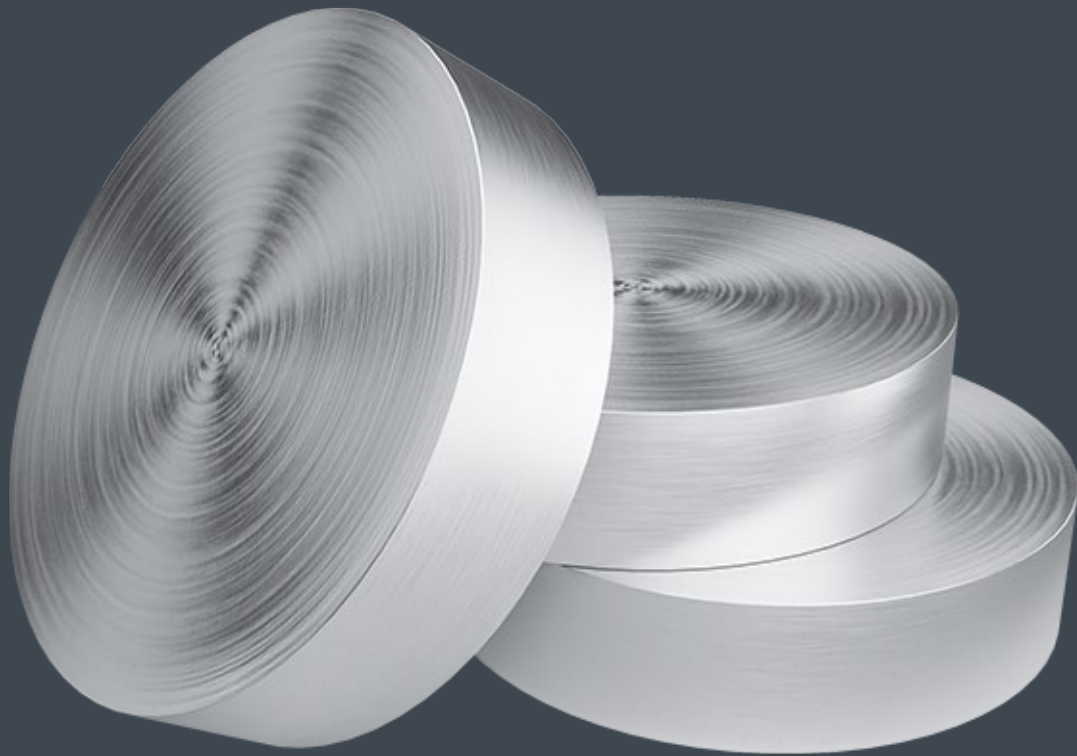

HOME

ABOUT US

KITCHEN

BATH

SUPPORT

S015 DOUBLE BOWL STAINLESS STEEL SINK

\$624.00 - MSRP

INDUSTRY POWERHOUSE

We offer our stainless steel sinks in a variety of bowl shapes, sizes, and installation methods. Each sink is complete with a beautiful brushed satin finish that helps conceal small scratches that may occur over the lifetime of the sink. Our stainless steel sinks are made from high-quality 14-, 16-, or 18- gauge steel in the 304 series, which guarantees they will not rust or stain, and most models are made of one piece construction that ensures sturdiness and durability. Each sink is fully insulated to help prevent dripping and condensation buildup under the sink and features a sound-dampening pad to minimize noise.

FEATURES

Solera offers undermount, top-mount, apron, and dual-mount stainless steel sinks in a variety of bowl and gauge options. Each sink is fully insulated with sound dampening pads, making it no surprise that Solera customers choose stainless steel kitchen sinks more than any other material.